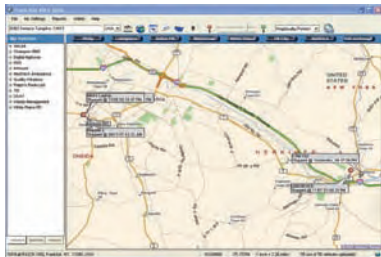

Rugged Reliability

Built to meet military standards, our mobile communications and location platforms are able to withstand the intense heat and vibration of a mobile implementation. Sierra Wireless has been providing mobile data and location services for over a decade.