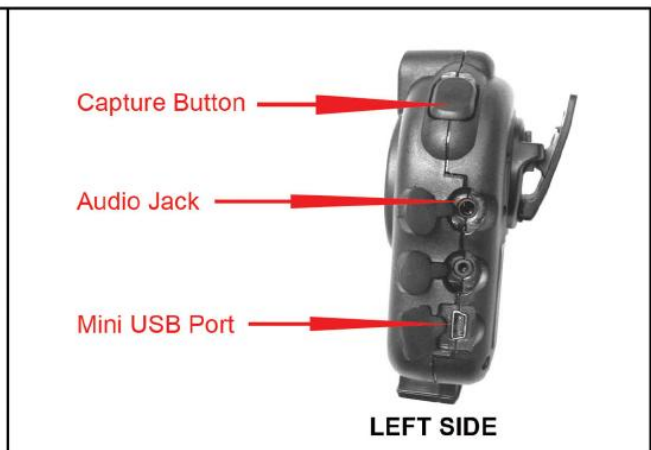

## VIDEO RECORDING SHOULDER MIC

- VIDEO RECORDER
- AUDIO RECORDER
- STILL PHOTO CAPTURE
- THREE HOURS RECORDING TIME
- AUTO TIME STAMP
- SECURE DATA TRANSFER
- COURT ADMISSIBLE EVIDENCE
- AUDIO EARPIECE JACK
- COMPATIBLE WITH ALL POPULAR PORTABLE TWO WAY RADIOS
- DOWNLOAD & RECHARGE VIA USB
- 1GB FLASH MEMORY
- INTERNAL BATTERY