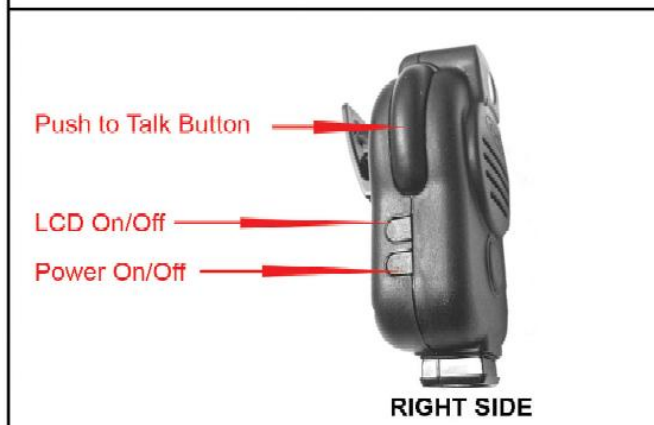

## VIDEO RECORDING SHOULDER MIC

- VIDEO RECORDER
- AUDIO RECORDER
- STILL PHOTO CAPTURE
- THREE HOURS RECORDING TIME
- AUTO TIME STAMP
- SECURE DATA TRANSFER
- COURT ADMISSIBLE EVIDENCE
- AUDIO EARPIECE JACK
- COMPATIBLE WITH ALL POPULAR PORTABLE TWO WAY RADIOS
- DOWNLOAD & RECHARGE VIA USB
- 1GB FLASH MEMORY
- INTERNAL BATTERY