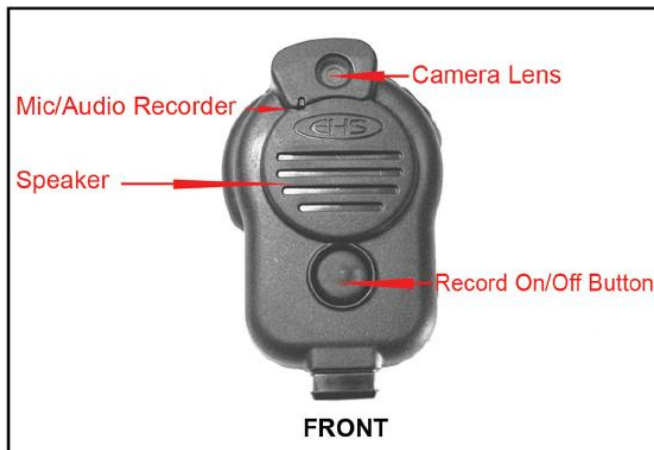

## VIDEO RECORDING SHOULDER MIC

- VIDEO RECORDER
- AUDIO RECORDER
- STILL PHOTO CAPTURE
- THREE HOURS RECORDING TIME
- AUTO TIME STAMP
- SECURE DATA TRANSFER
- COURT ADMISSIBLE EVIDENCE
- AUDIO EARPIECE JACK
- COMPATIBLE WITH ALL POPULAR PORTABLE TWO WAY RADIOS
- DOWNLOAD & RECHARGE VIA USB
- 1GB FLASH MEMORY
- INTERNAL BATTERY