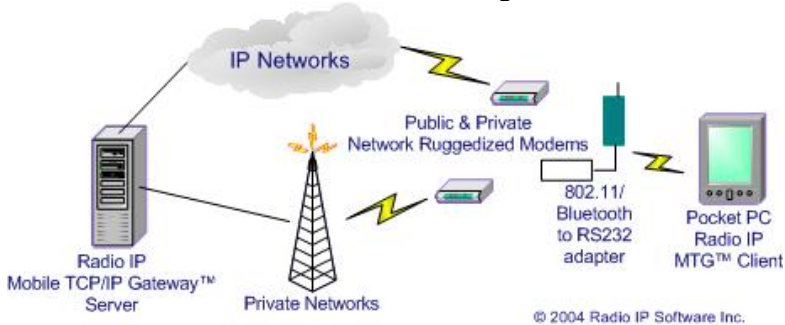

Option 3: Transportable Coverage

Similar to Option 2, this solution is available for all public and private networks. Ideal for bike patrol and situations where a laptop is not available. Provides local as well as wide area network coverage.