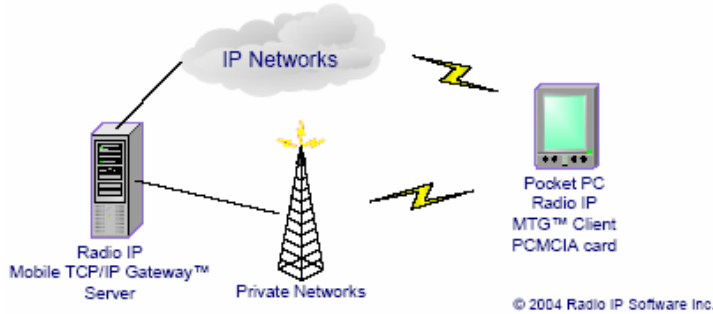

Incorporate a Pocket PC in your VPN

Option 1: Portable Coverage

Solution available for Public and Private networks offering an integrated network device or a PCMCIA card/sleeve (GPRS, 1xRTT, iDEN, DataTAC, etc.).