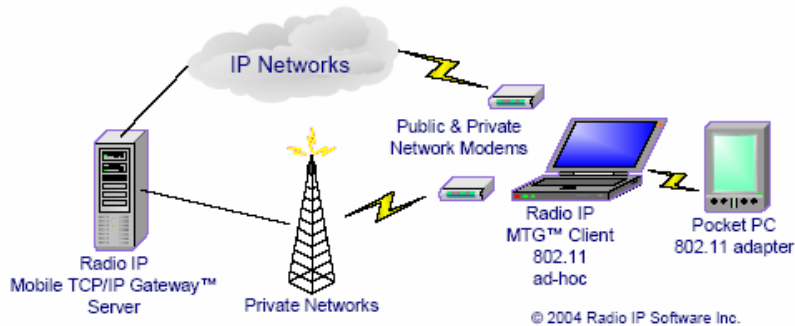

Option 2: Mobile Coverage

Option available for all Public and Private networks. An 802.11 adaptor is required on the Pocket PC and data is transmitted to an 802.11 ad hoc wireless network connection on the laptop. The data is then routed via radio modem to the Radio IP MTG Server. This solution provides a larger coverage footprint.