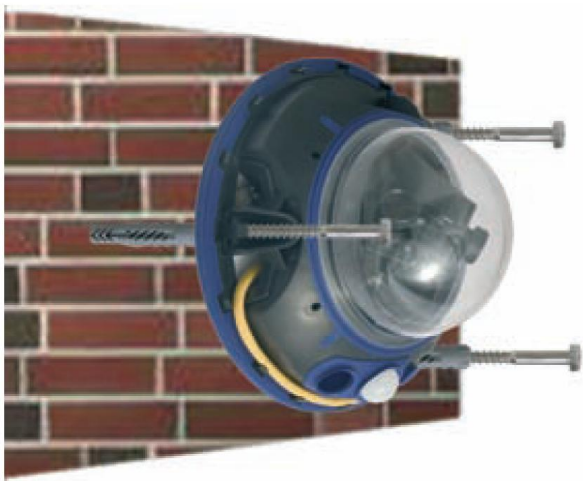

✓ Mount for D12 DUAL LENS Camera

**DUAL LENS**

Flush-mount assembly

**MX-D12D-VANDAL-KIT**  
CEILING OR WALL  
REINFORCED DOME (3MM POLYCARB)  
STAINLESS STEEL HOUSING,  
POLISHED OR MATT, WHITE, BLACK  
OR SILVER-GRAY

Combo-Pole or Wall  
Mount assembly

**MX-WH-DOME**  
WEATHER PROOF IP65  
DUAL DOME, WALL MOUNT  
(USE POLE MOUNT BELOW IF REQUIRED)

**MX-D12D-OPT-WMWH-SET**  
POLE OR CORNER MOUNT  
WITH STAINLESS STEEL STRAPS  
(FOR USE WITH ABOVE MX-WM-DOME)

✓ Example, outdoor wall mount D12 Camera

**DUAL LENS**

✓ Example, flush mount of D12 Camera

**DUAL LENS**

✓ Mounts for D24 SINGLE LENS Camera

**SINGLE LENS**

Flush-mount assembly

**MX-D24M-VANDAL-ESMA**  
 REINFORCED DOME (3MM POLYCARB)  
 STAINLESS STEEL HOUSING,  
 POLISHED, WHITE, BLCK OR SILVER-GRAY

**MX-OPT-AP**  
 ON-WALL MOUNT  
 IP65 OUTDOOR

**MX-OPT-AP-10DEG**  
 10 DEGREE IP65 OUTDOOR  
 MOUNT

**MX-OPT-IC**  
 IN CEILING MOUNT  
 AVAILABLE WITH STAINLESS  
 STEEL COVER

**MX-OPT-WH**  
 WEATHERPROOF IP65  
 OUTDOOR MOUNT  
 (REQUIRES MX-OPT-MH POLE MNT)