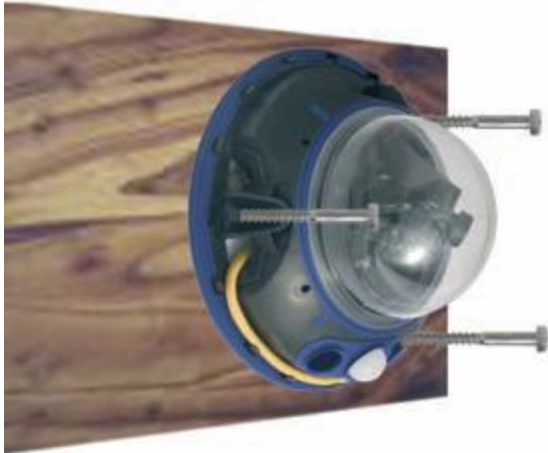

✓ Mount for D12 DUAL LENS Camera

**DUAL LENS**

Flush-mount assembly

**MX-D12D-VANDAL-KIT**  
CEILING OR WALL  
REINFORCED DOME (3MM POLYCARB)  
STAINLESS STEEL HOUSING,  
POLISHED OR MATT, WHITE, BLACK  
OR SILVER-GRAY

Combo-Pole or Wall  
Mount assembly

**MX-WH-DOME**  
WEATHER PROOF IP65  
DUAL DOME, WALL MOUNT  
(USE POLE MOUNT BELOW IF REQUIRED)

**MX-D12D-OPT-WMWH-SET**  
POLE OR CORNER MOUNT  
WITH STAINLESS STEEL STRAPS  
(FOR USE WITH ABOVE MX-WM-DOME)

✓ Example, outdoor wall mount D12 Camera

**DUAL LENS**

✓ Example, flush mount of D12 Camera

**DUAL LENS**

✓ Mounts for D24 SINGLE LENS Camera

**SINGLE LENS**

Flush-mount assembly

**MX-D24M-VANDAL-ESMA**  
 REINFORCED DOME (3MM POLYCARB)  
 STAINLESS STEEL HOUSING,  
 POLISHED, WHITE, BLCK OR SILVER-GRAY

**MX-OPT-AP**  
 ON-WALL MOUNT  
 IP65 OUTDOOR

**MX-OPT-AP-10DEG**  
 10 DEGREE IP65 OUTDOOR  
 MOUNT

**MX-OPT-IC**  
 IN CEILING MOUNT  
 AVAILABLE WITH STAINLESS  
 STEEL COVER

**MX-OPT-WH**  
 WEATHERPROOF IP65  
 OUTDOOR MOUNT  
 (REQUIRES MX-OPT-MH POLE MNT)