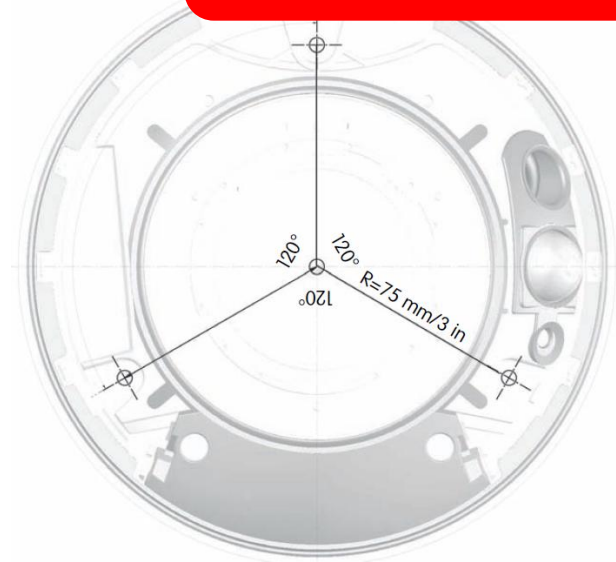

✓ Mount for D12 DUAL LENS Camera

**DUAL LENS**

Flush-mount assembly

**MX-D12D-VANDAL-KIT**  
CEILING OR WALL  
REINFORCED DOME (3MM POLYCARB)  
STAINLESS STEEL HOUSING,  
POLISHED OR MATT, WHITE, BLACK  
OR SILVER-GRAY

Combo-Pole or Wall  
Mount assembly

**MX-WH-DOME**  
WEATHER PROOF IP65  
DUAL DOME, WALL MOUNT  
(USE POLE MOUNT BELOW IF REQUIRED)

**MX-D12D-OPT-WMWH-SET**  
POLE OR CORNER MOUNT  
WITH STAINLESS STEEL STRAPS  
(FOR USE WITH ABOVE MX-WM-DOME)

✓ Example, outdoor wall mount D12 Camera

**DUAL LENS**

✓ Example, flush mount of D12 Camera

**DUAL LENS**

✓ Mounts for D24 SINGLE LENS Camera

**SINGLE LENS**

Flush-mount assembly

**MX-D24M-VANDAL-ESMA**  
 REINFORCED DOME (3MM POLYCARB)  
 STAINLESS STEEL HOUSING,  
 POLISHED, WHITE, BLCK OR SILVER-GRAY