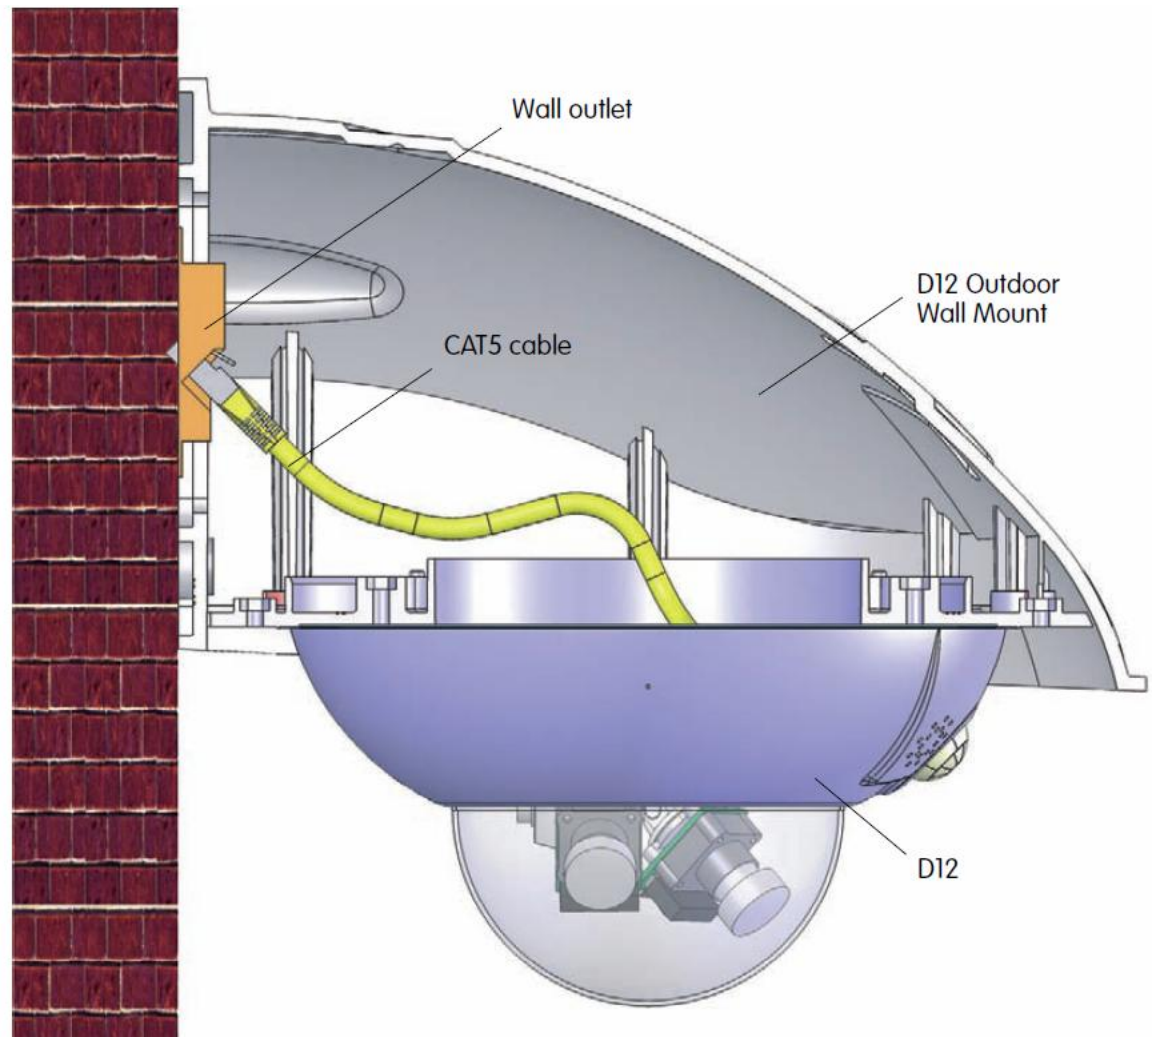

✓ Mount for D12 DUAL LENS Camera

**DUAL LENS**

Flush-mount assembly

**MX-D12D-VANDAL-KIT**  
CEILING OR WALL  
REINFORCED DOME (3MM POLYCARB)  
STAINLESS STEEL HOUSING,  
POLISHED OR MATT, WHITE, BLACK  
OR SILVER-GRAY

Combo-Pole or Wall  
Mount assembly

**MX-WH-DOME**  
WEATHER PROOF IP65  
DUAL DOME, WALL MOUNT  
(USE POLE MOUNT BELOW IF REQUIRED)

**MX-D12D-OPT-WMWH-SET**  
POLE OR CORNER MOUNT  
WITH STAINLESS STEEL STRAPS  
(FOR USE WITH ABOVE MX-WM-DOME)

✓ Example, outdoor wall mount D12 Camera

**DUAL LENS**

✓ Example, flush mount of D12 Camera

**DUAL LENS**

✓ Mounts for D24 SINGLE LENS Camera

**SINGLE LENS**

Flush-mount assembly

**MX-D24M-VANDAL-ESMA**  
 REINFORCED DOME (3MM POLYCARB)  
 STAINLESS STEEL HOUSING,  
 POLISHED, WHITE, BLCK OR SILVER-GRAY

**MX-OPT-AP**  
 ON-WALL MOUNT  
 IP65 OUTDOOR

**MX-OPT-AP-10DEG**  
 10 DEGREE IP65 OUTDOOR  
 MOUNT

**MX-OPT-IC**  
 IN CEILING MOUNT  
 AVAILABLE WITH STAINLESS  
 STEEL COVER

**MX-OPT-WH**  
 WEATHERPROOF IP65  
 OUTDOOR MOUNT  
 (REQUIRES MX-OPT-MH POLE MNT)