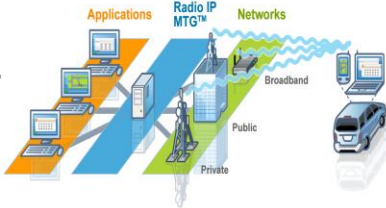

Private Radio Technology

- o Custom RF Bridging Networks
- o Wireless Engineering
- o System Design
- o Transit WI-FI to 3G Networks
- o Multi-Port Router + Access Point
- o LAN & Serial Interface

IP Camera & Software Solution Via Cellular

- o Managed Video
- o Report by exception
- o Local Storage
- o Software Control
- o Networked via Cellular
- o Day/Night/IR/Sound

Middleware

- o Middleware, 256BIT AES,
- o Roaming Networks & Application Persistence
- o TCP/IP Optimization
- o Private & public networks