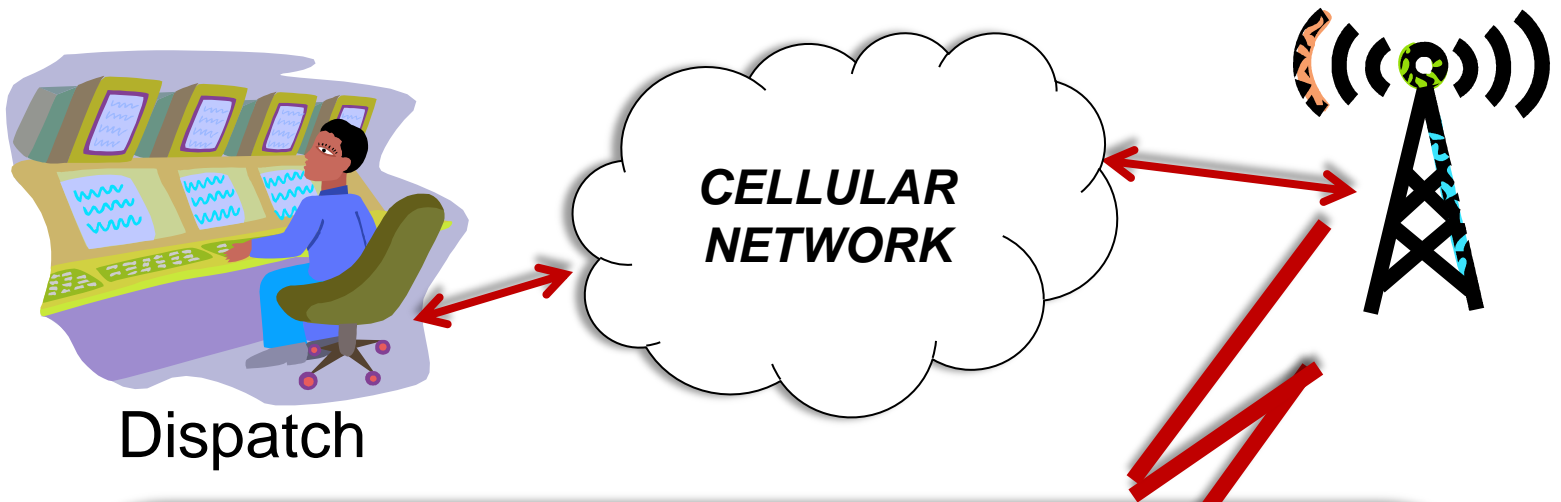

WIRELESS PRINTING VIA CELLULAR NETWORK

Allows remote station printing without requirements for Dedicated Phone Lines, T-1's or other interconnections between stations and central dispatch. Supports isolated Fire Department Communications.

Does not require a dedicated computer at the remote location

Remote Facility

Configuration includes Sierra Wireless Airlink RavenX, Ethernet Printer, Activation, Integration & Testing. Works where CDMA or EVDO Rev A Service is available.