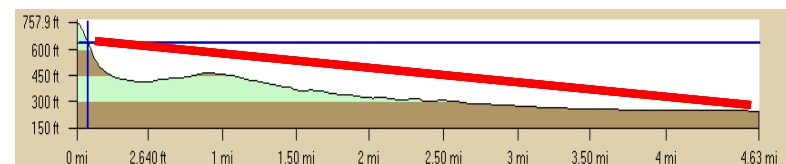

WIRELESS MOBILEDATA PRODUCT OFFERING

LAST MILE CELLULAR COMMUNICATION STUDIES

On-Site analysis of difficult cellular paths to determine viability of reliable communications. Effective method to test before purchasing equipment. Essential for EVDO Rev A to Wi-Fi bridges and other data applications

METHODS:

- Point to Point Study
- 3-D Topographic Study
- GPS Data Collection
- Signal Level Analysis
- Throughput Analysis

MATERIALS:

- Handheld Spectrum Analyzer with Software
- Rugged Computer
- Yagi, Dual Band and Omni Antennas
- Data Modems
- Masts, Poles, Tripods

Available from:

WIRELESS MOBILEDATA

No Calif: 650.726.7791 FAX: 650.350.3221
So Calif: 562.421.1682 sales@ wirelessmobiledata.com

www.wirelessmobiledata.com