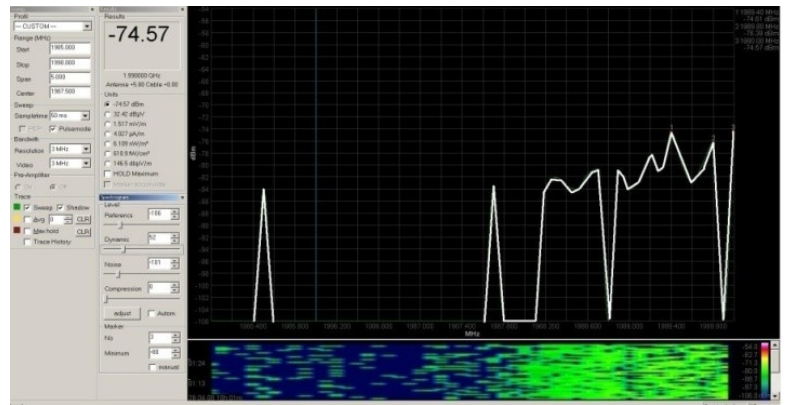

WIRELESS MOBILEDATA PRODUCT OFFERING

LAST MILE CELLULAR COMMUNICATION STUDIES

On-Site analysis of difficult cellular paths to determine viability of reliable communications. Effective method to test before purchasing equipment. Essential for EVDO Rev A to Wi-Fi bridges and other data applications

METHODS:

- Point to Point Study
- 3-D Topographic Study
- GPS Data Collection
- Signal Level Analysis
- Throughput Analysis

MATERIALS:

- Handheld Spectrum Analyzer with Software
- Rugged Computer
- Yagi, Dual Band and Omni Antennas
- Data Modems
- Masts, Poles, Tripods

Available from:

WIRELESS MOBILEDATA

No Calif: 650.726.7791 FAX: 650.350.3221
So Calif: 562.421.1682 sales@ wirelessmobiledata.com

www.wirelessmobiledata.com