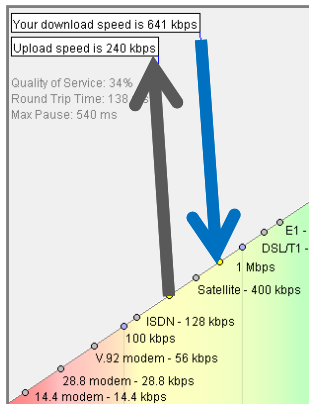

WIRELESS MOBILEDATA PRODUCT OFFERING

LAST MILE CELLULAR COMMUNICATION STUDIES

On-Site analysis of difficult cellular paths to determine viability of reliable communications. Effective method to test before purchasing equipment. Essential for EVDO Rev A to Wi-Fi bridges and other data applications

METHODS:

- Point to Point Study
- 3-D Topographic Study
- GPS Data Collection
- Signal Level Analysis
- Throughput Analysis

MATERIALS:

- Handheld Spectrum Analyzer with Software
- Rugged Computer
- Yagi, Dual Band and Omni Antennas
- Data Modems
- Masts, Poles, Tripods

Available from:

WIRELESS MOBILEDATA

No Calif: 650.726.7791 FAX: 650.350.3221
So Calif: 562.421.1682 sales@ wirelessmobiledata.com

www.wirelessmobiledata.com